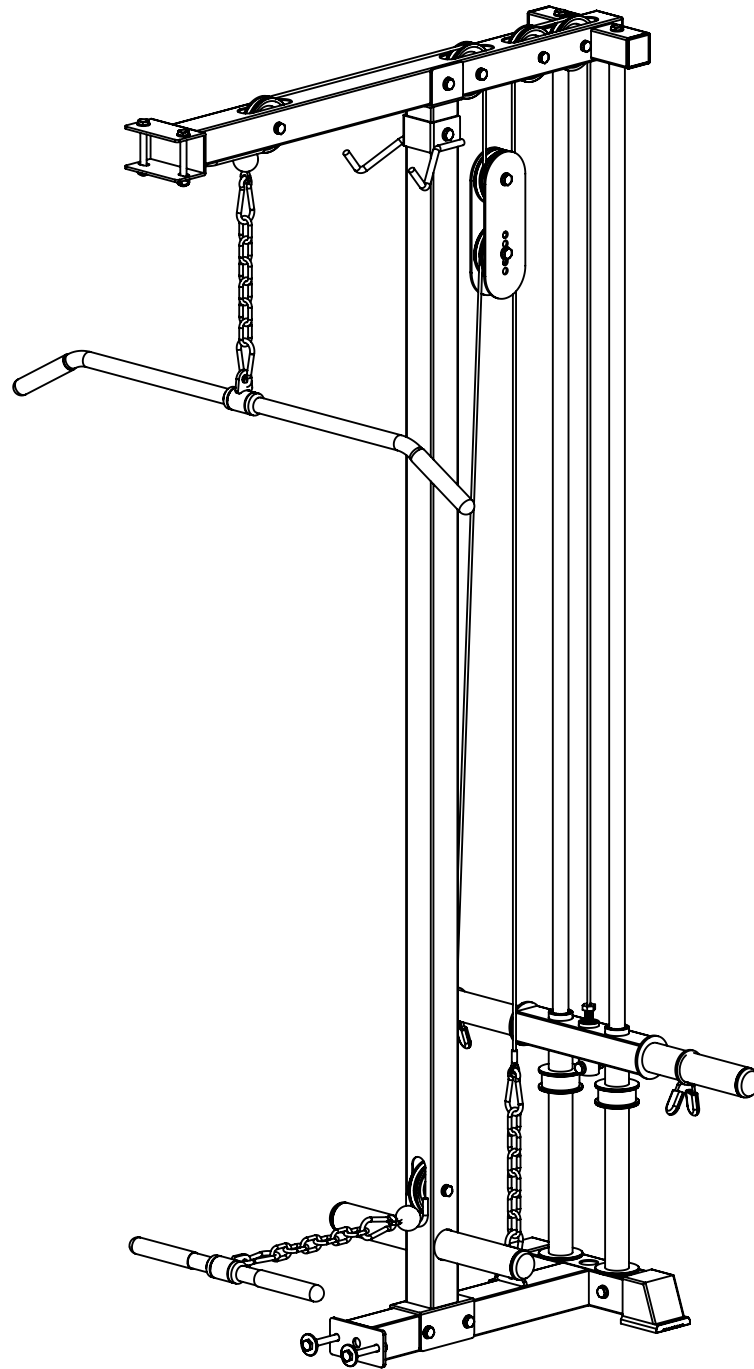

TAURUS®

Assembly and Operating Instructions

TF-HR-LR01

Taurus Smith Machine Low Row Attachment

Dear customer,

Thank you for choosing a high-quality equipment of the brand TAURUS®. Taurus offers sports and fitness equipment for the sophisticated home sport and the equipment of fitness studios and business customers. With Taurus fitness equipment, the focus is on what sport is all about: maximum performance! Therefore, the equipment is developed in close consultation with athletes and sports scientists. Because athletes know best what makes perfect fitness equipment.

Further information can be found at www.fitshop.co.uk

Intended Use

The equipment may only be used for its intended purpose.

The equipment is an accessory for the TAURUS® Smith Machine Deluxe and is only suited for home use. The equipment is not suitable for semi-professional (e.g. hospitals, associations, hotels, schools, etc.) and commercial or professional use (e.g. fitness studios).

FITSHOP

Europe's No.1 for Home Fitness

TAURUS[®]

Taurus Smith Machine Low Row Attachment