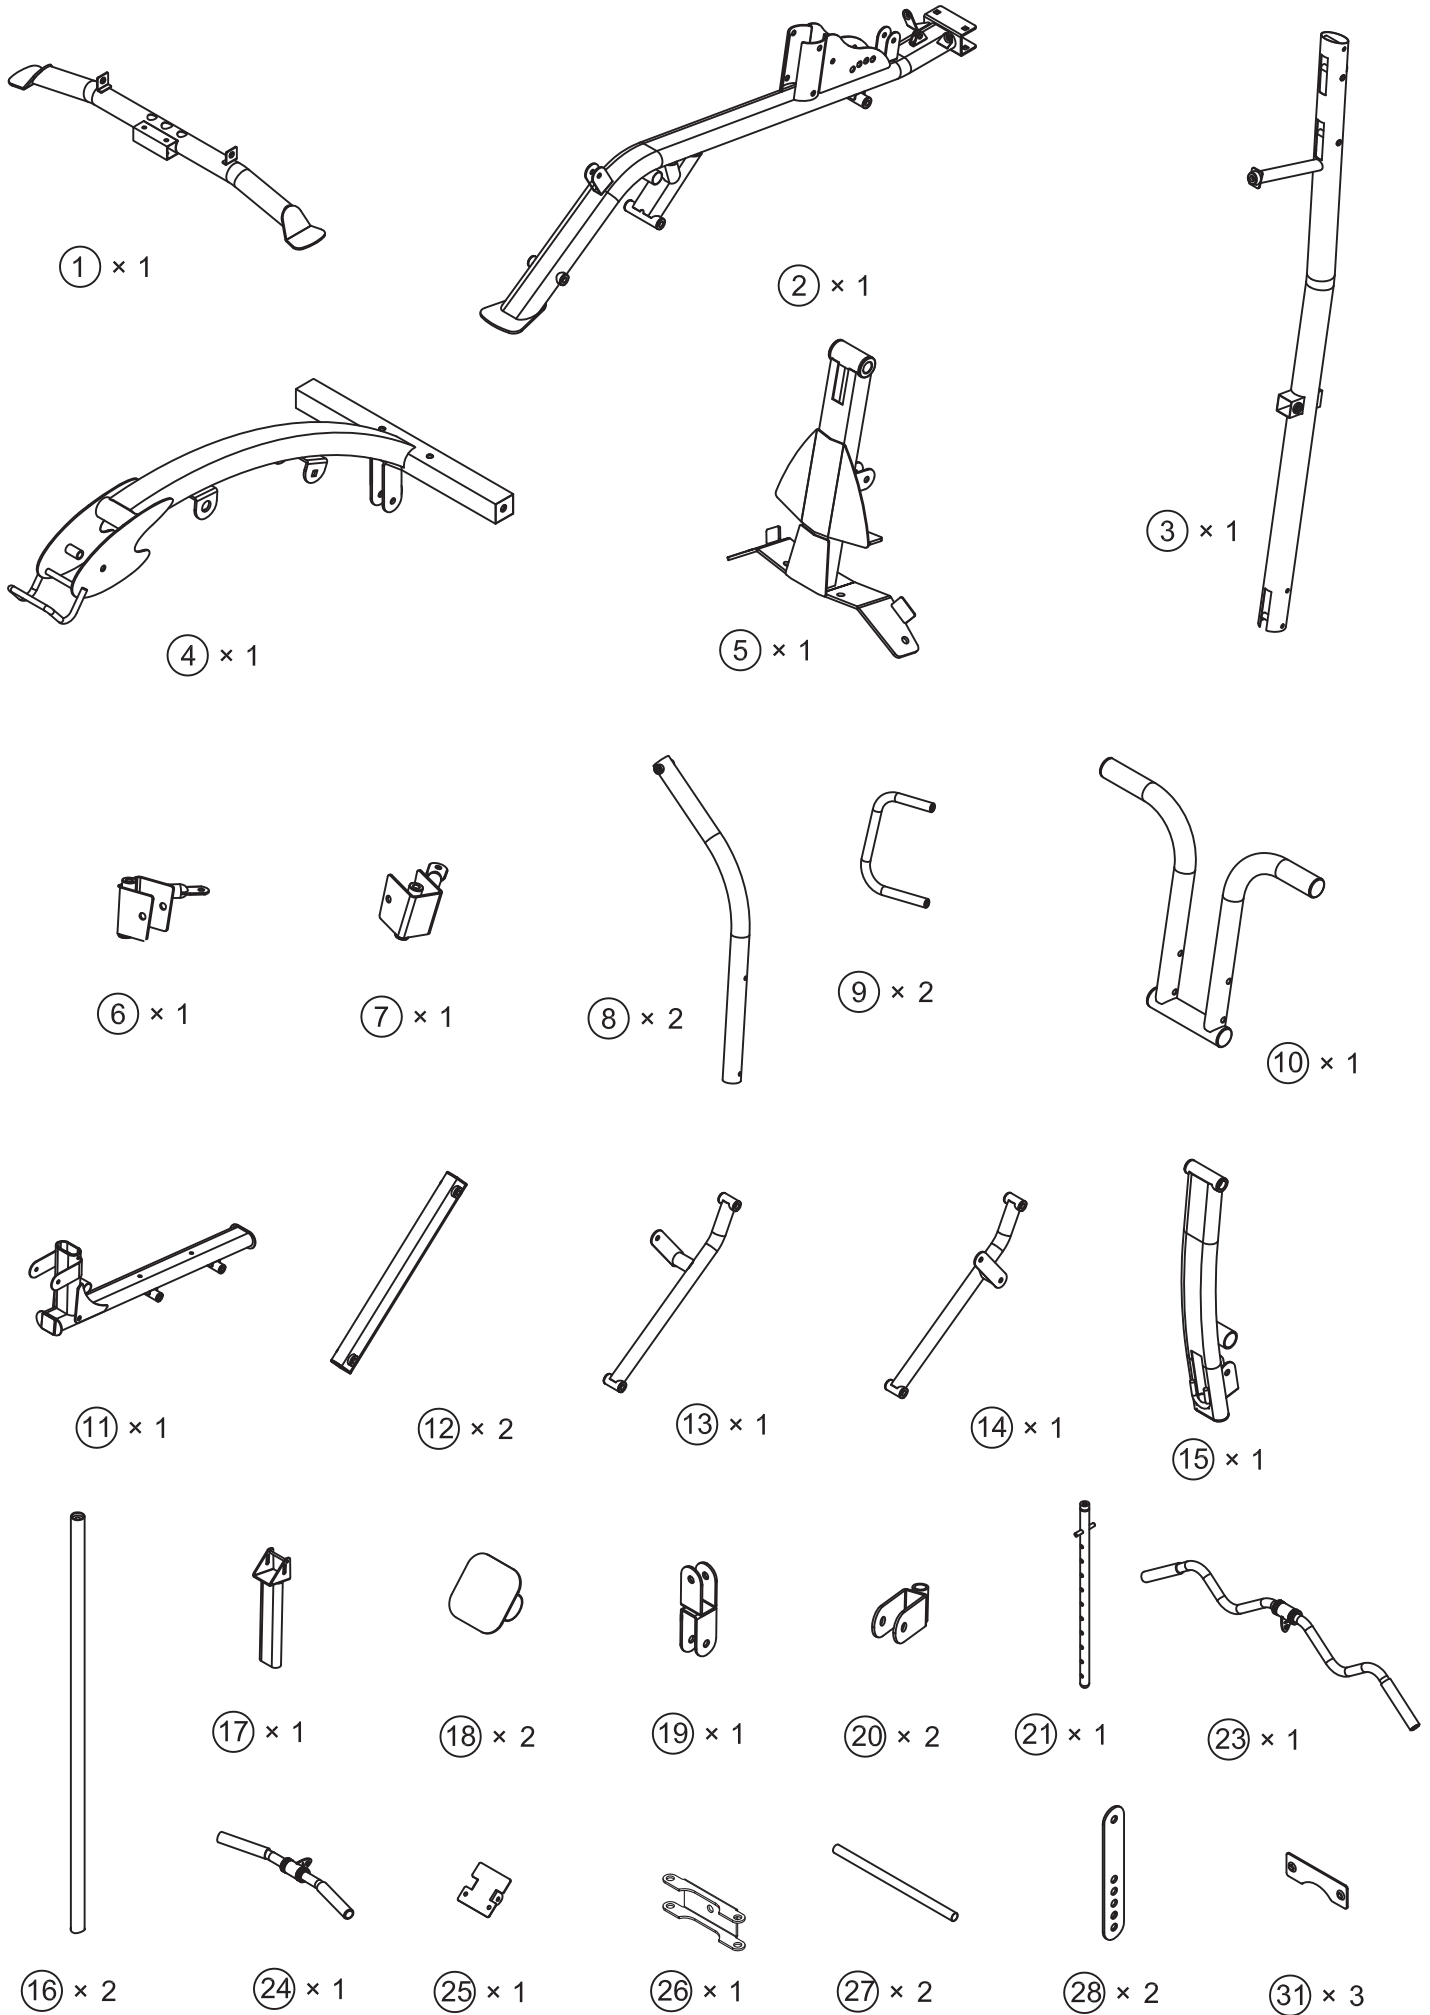

MARCY®

**MARCY ECLIPSE
HG7000**

DELUXE HOME GYM

IMPORTANT: Please read the Important Safety Notice and Assembly Information in the Owner's manual before assembling this product.

ASSEMBLY MANUAL

01012014

29 x 1