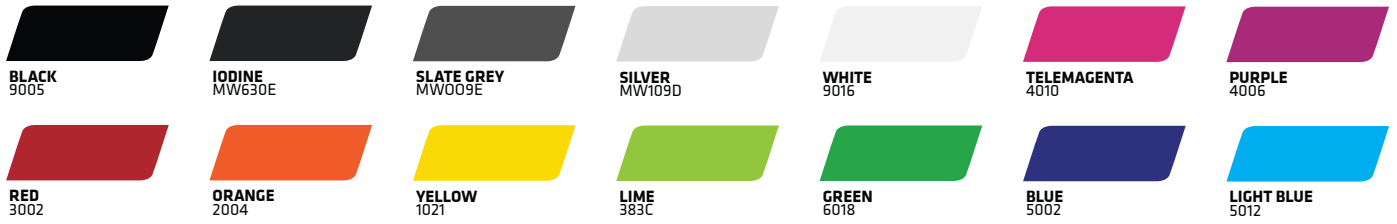

STANDARD FRAME COLOURS.

FINE TEXTURE FRAME COLOURS.

Actual frame colours may vary slightly from visuals. Other colours available on request.

STANDARD UPHOLSTERY COLOURS.

Actual upholstery colours may vary slightly from visuals. Other colours available on request.

COLOUR MATCH EXISTING EQUIPMENT.

In addition to our standard frame colours, we're able to match your existing equipment or specific RAL/Pantone colour.