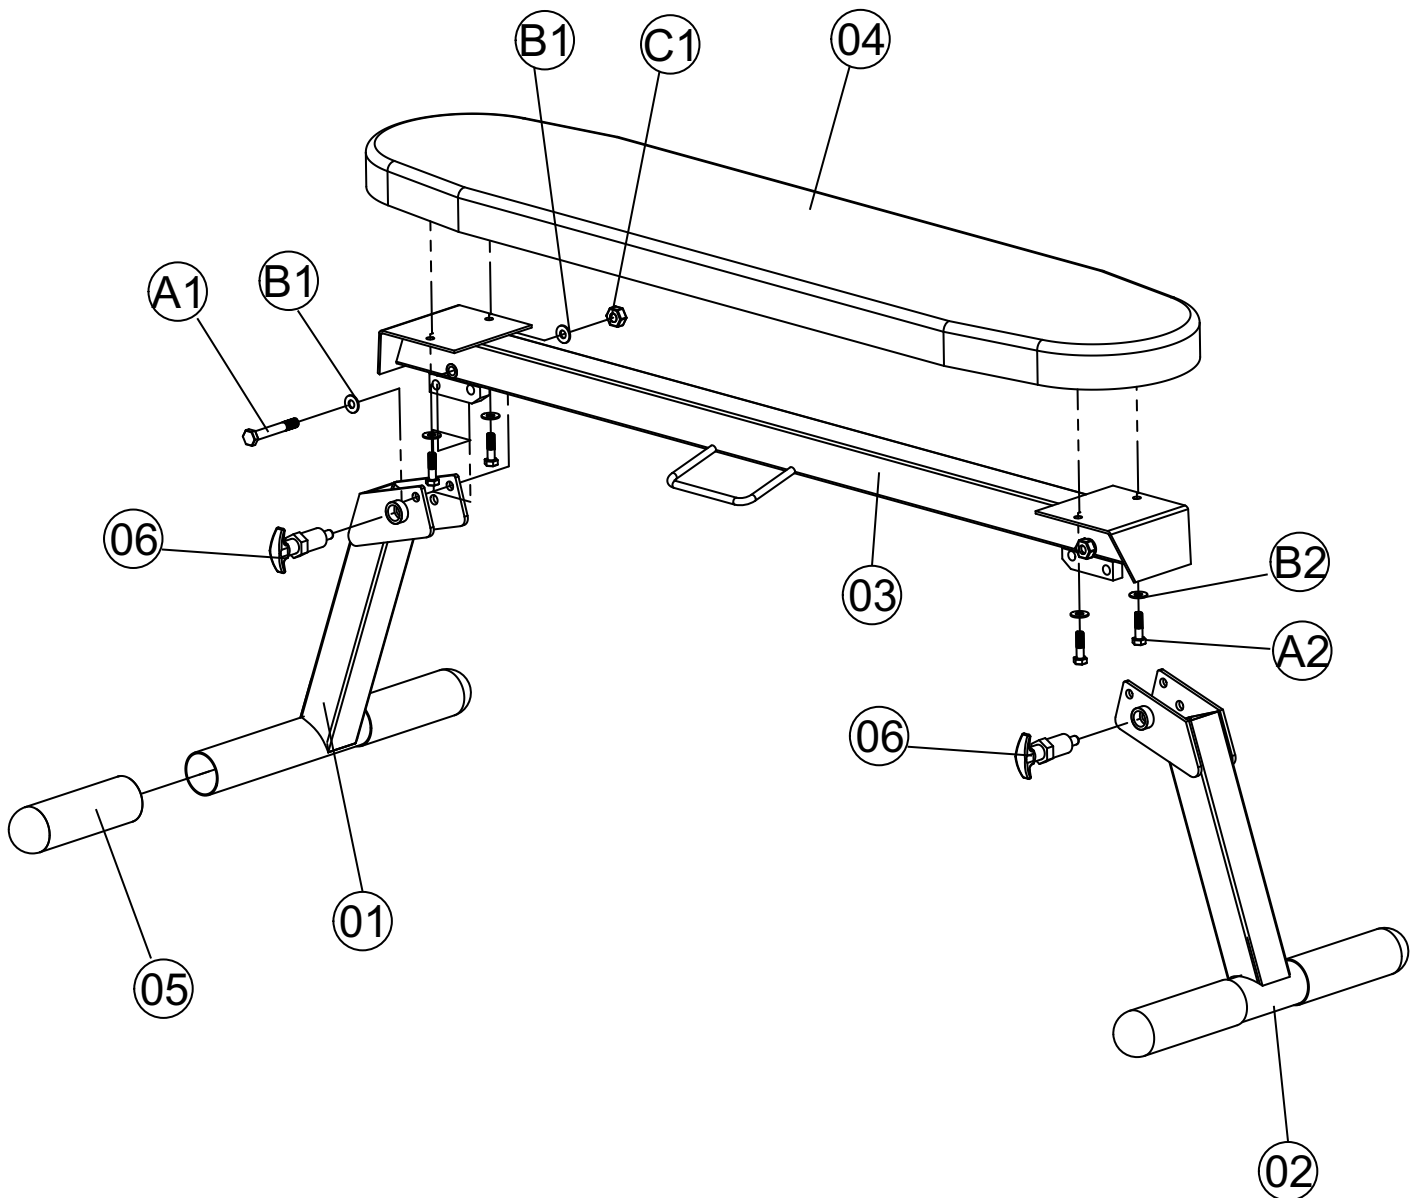

OWNER'S MANUAL

Bodymax BE85 Foldable Flat Bench Model #: BE85

Caution: Read all precautions and instructions in this manual before using this equipment. Save this manual for future reference.

Assembly Instructions

ASSEMBLY INSTRUCTIONS

Place all parts in a clear area and remove the packing materials. We highly recommend that this weight bench be assembled by at least 2 persons.

PARTS LIST

Part#	Description	Qty	Remark
1	Rear Base	1	
2	Front Base	1	
3	Main Seat Support	1	
4	Backrest Board	1	
5	End Cap	4	
6	Pop Pin	2	
A1	Hex Head Bolt M10X70	2	
A2	Hex Head Bolt M8 X25	4	
B1	Flat Washer Dia10	4	
B2	Flat Washer Dia8	4	
C1	Nylon Lock Nut M10	2	