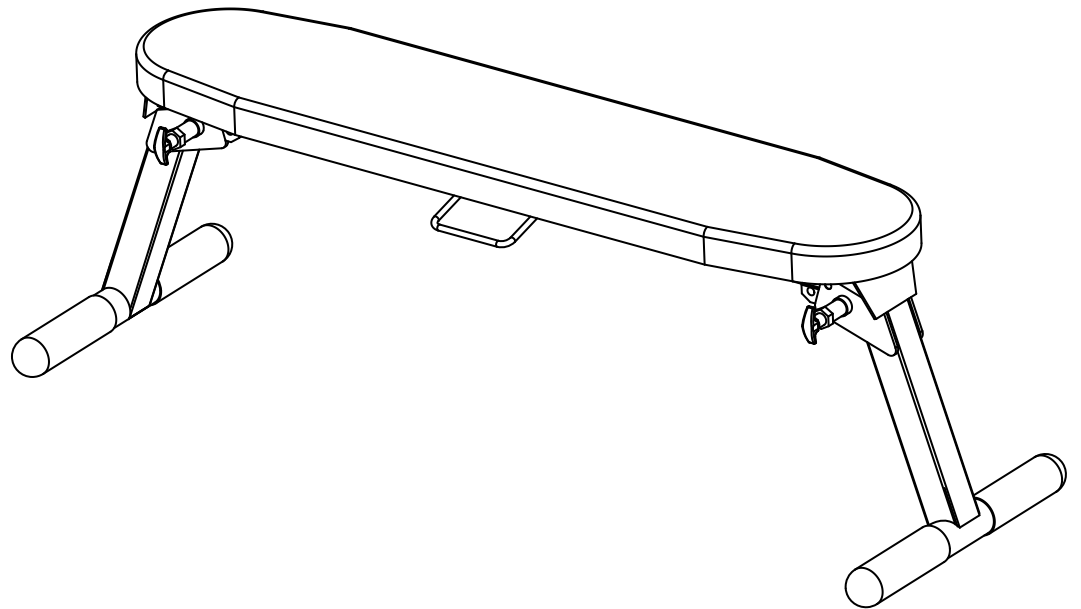

OWNER'S MANUAL

Bodymax BE85 Foldable Flat Bench Model #: BE85

Caution: Read all precautions and instructions in this manual before using this equipment. Save this manual for future reference.

Assembly Instructions

ASSEMBLY INSTRUCTIONS

Place all parts in a clear area and remove the packing materials. We highly recommend that this weight bench be assembled by at least 2 persons.

PARTS LIST

Part#	Description	Qty	Remark
1	Rear Base	1	
2	Front Base	1	
3	Main Seat Support	1	
4	Backrest Board	1	
5	End Cap	4	
6	Pop Pin	2	
A1	Hex Head Bolt M10X70	2	
A2	Hex Head Bolt M8 X25	4	
B1	Flat Washer Dia10	4	
B2	Flat Washer Dia8	4	
C1	Nylon Lock Nut M10	2	