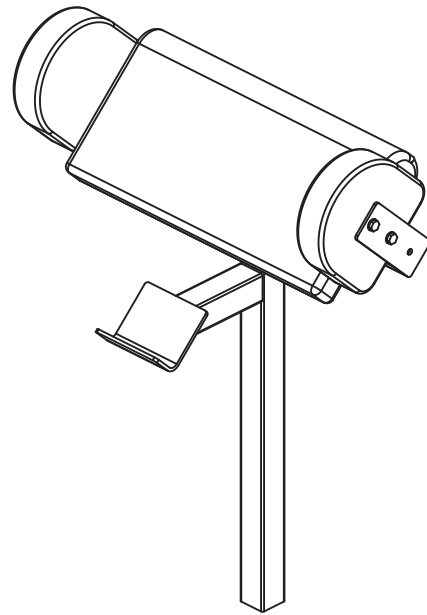

Preacher Curl Attachment

Model #: 510 PP

Assembly Instructions

Part#	Description	Qty	Remark
15	Arm Curl Pad Bracket	1	
16	Arm Curl Pad Bracket Support	1	
17	Arm Curl Pad	1	
18	Side Curl Pad	2	
34	Bumper Pad	1	Pre-assembled
H8-3	M8x25mm Hex Head Bolt	4	
H8-10	M8x60mm Hex Head Bolt	2	
H10-12	M10x70mm Hex Head Bolt	2	
W8	M8 Washer	6	
W10	M10 Washer	4	
N10	M10 Nut	2	