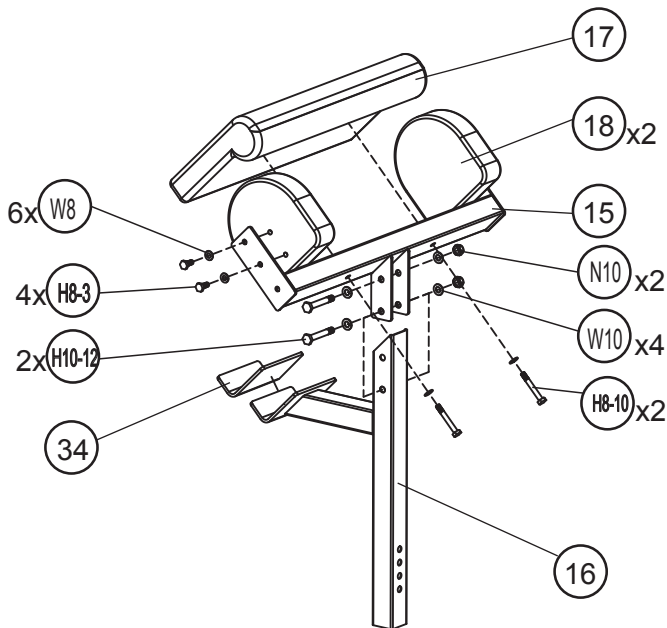

Preacher Curl Attachment

Model #: 510 PP

Assembly Instructions

Part#	Description	Qty	Remark
15	Arm Curl Pad Bracket	1	
16	Arm Curl Pad Bracket Support	1	
17	Arm Curl Pad	1	
18	Side Curl Pad	2	
34	Bumper Pad	1	Pre-assembled
H8-3	M8x25mm Hex Head Bolt	4	
H8-10	M8x60mm Hex Head Bolt	2	
H10-12	M10x70mm Hex Head Bolt	2	
W8	M8 Washer	6	
W10	M10 Washer	4	
N10	M10 Nut	2	